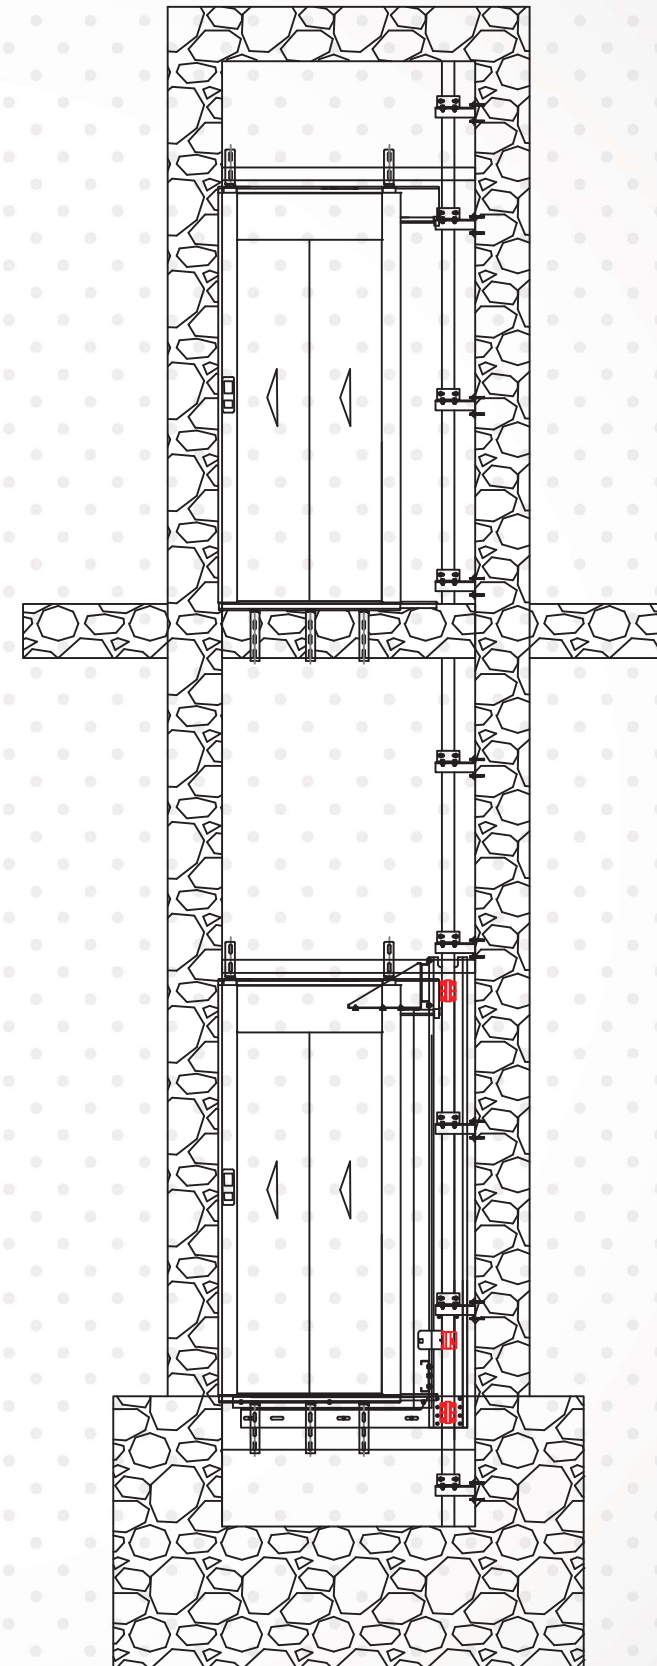

Diasansör®
www.diasansor.com