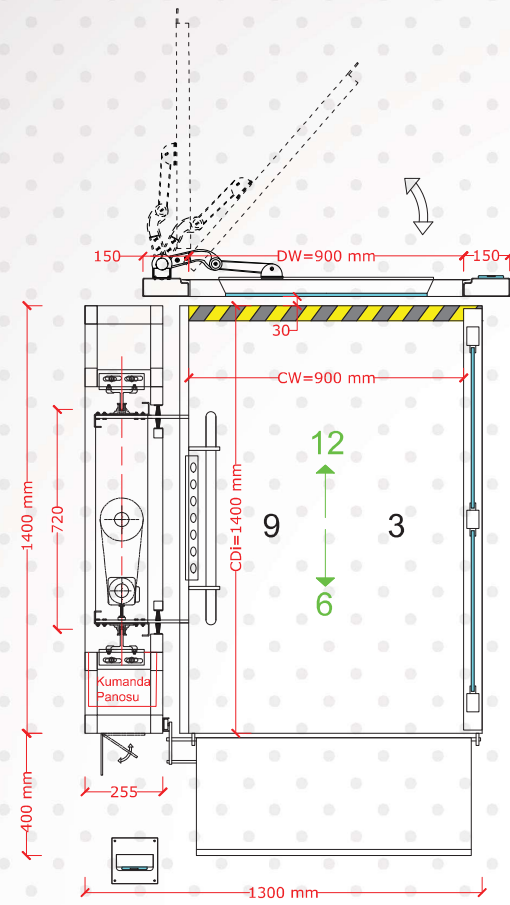

EN

System	Hydraulic
Speed	Max. 0,15
Carrying Capacity	315 Kgs
Number of Stops	2 Stops
Max. Travel Distance	2000 mm
External Construction Dimension	1375*1400 mm
Usage Area	Outdoor/Indoor
Platform Dimension	900*1400mm
Door Dimension	900*1100mm
Door Opening System	90° Door Opening Device