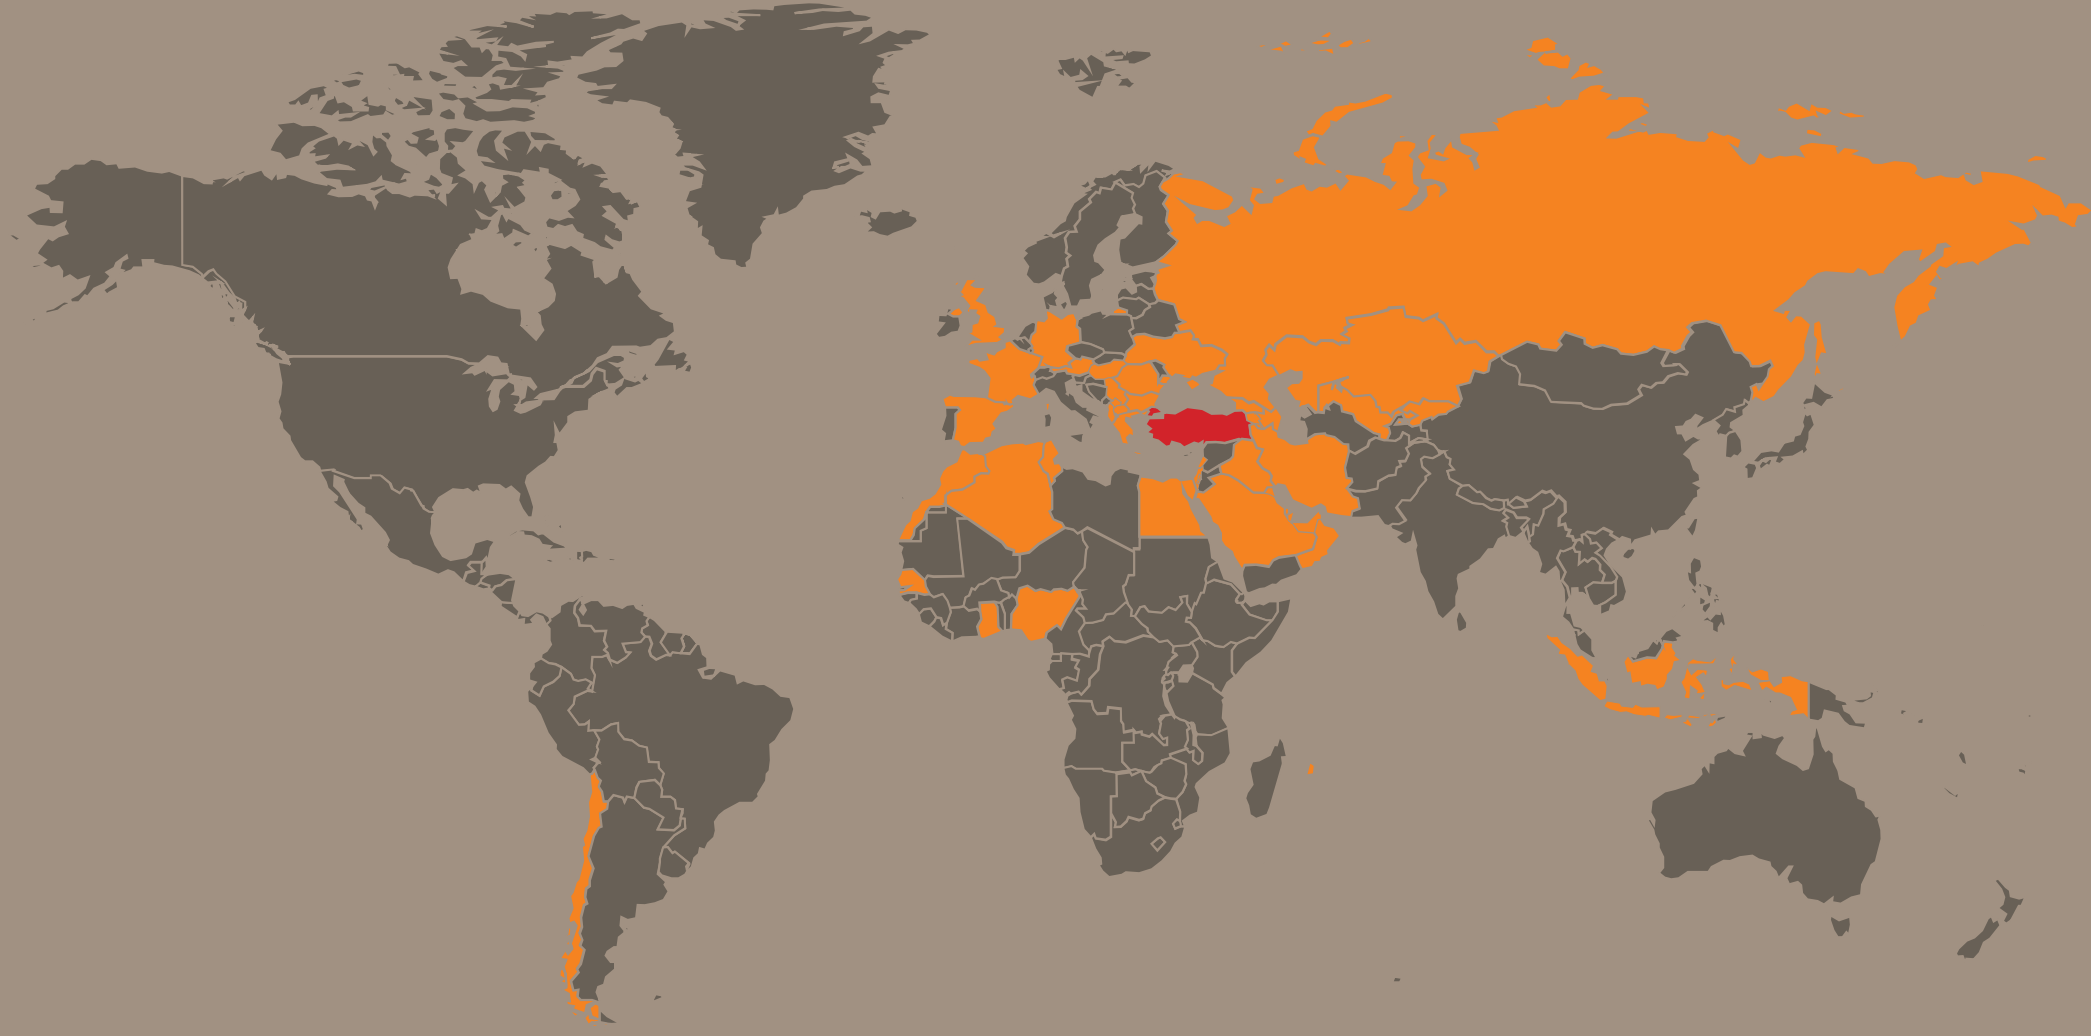

TR

ROMANYA
GÜRCİSTAN
FRANSA
ŞİLİ
KUVEYT
KATAR
BİRLEŞİK ARAP EMİRLİKLERİ
ALMANYA
KIRGIZİSTAN
MAKEDONYA
İRAK
FİLİSTİN
UMMAN
FAS

CEZAYİR
MAURİTİUS
SENEGAL
LÜBNAN
GANA
ÖZBEKİSTAN
İSPANYA
İSRAİL
KAZAKİSTAN
TUNUS
ENDONEZYA
NİJERYA
SUUDİ ARABİSTAN
İRAN

MISIR
ÜRDÜN
KOSOVA
BAHREYN
ERMENİSTAN
AZERBAJCAN
UKRAYNA
RUSYA
AVUSTURYA
BULGARİSTAN
SİRBİSTAN
BİRLEŞİK KRALLIK
YUNANİSTAN

EN

ROMANIA
GEORGIA
FRANCE
CHILE
KUWAIT
QATAR
UNITED ARAB EMIRATES
GERMANY
KYRGYZSTAN
MACEDONIA
IRAQ
PALESTINE
OMAN
MOROCCO

ALGERIA
MAURITUS
SENEGAL
LEBANON
GHANA
UZBEKISTAN
SPAIN
ISRAEL
KAZAKHISTAN
TUNISIA
INDONESIA
NIGERIA
SAUDI ARABIA
IRANIAN

EGYPT
JORDAN
KOSOVO
BAHRAIN
ARMENIA
AZERBAIJAN
UKRAINE
RUSSIA
AUSTRIA
BULGARIA
SERBIA
UNITED KINGDOM
GREECE