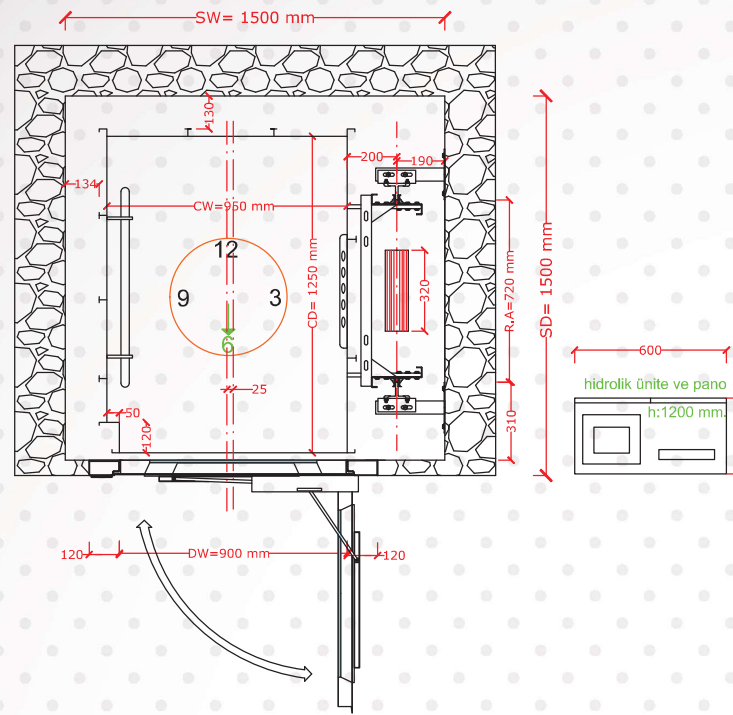

EN

System	Hydraulic
Speed	Max. 0,15
Carrying Capacity	315 Kgs
Number of Stops	5 Stops
Max. Travel Distance	13000 mm
Usage Area	Indoor
Cabin Dimension	950*1250 mm
Door Dimension	900*2000 mm
Door Opening System	90° Door Opening Device