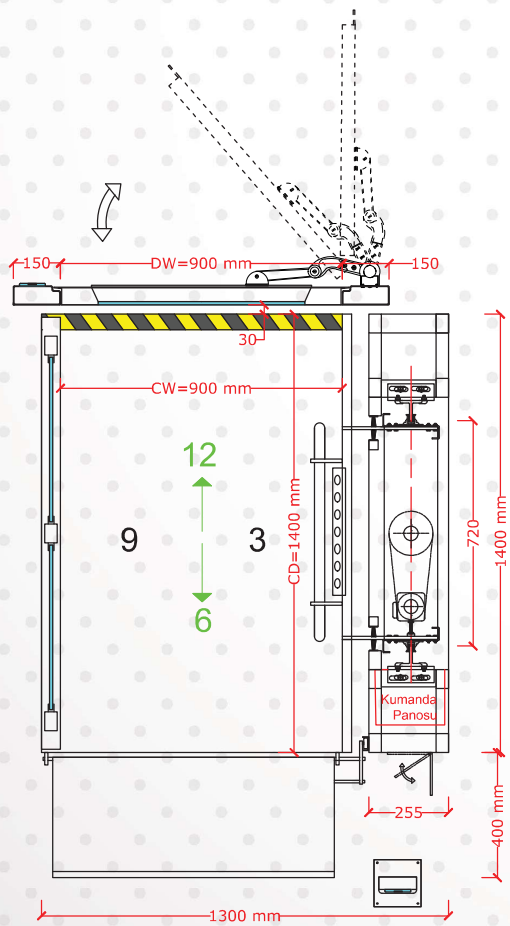

EN

System	Hydraulic
Speed	Max. 0,15
Carrying Capacity	315 Kgs
Number of Stops	2 Stops
Max. Travel Distance	2000 mm
External Construction Dimension	1375*1400 mm
Usage Area	Outdoor/Indoor
Platform Dimension	900*1400mm
Door Dimension	900*1100mm
Door Opening System	90° Door Opening Device