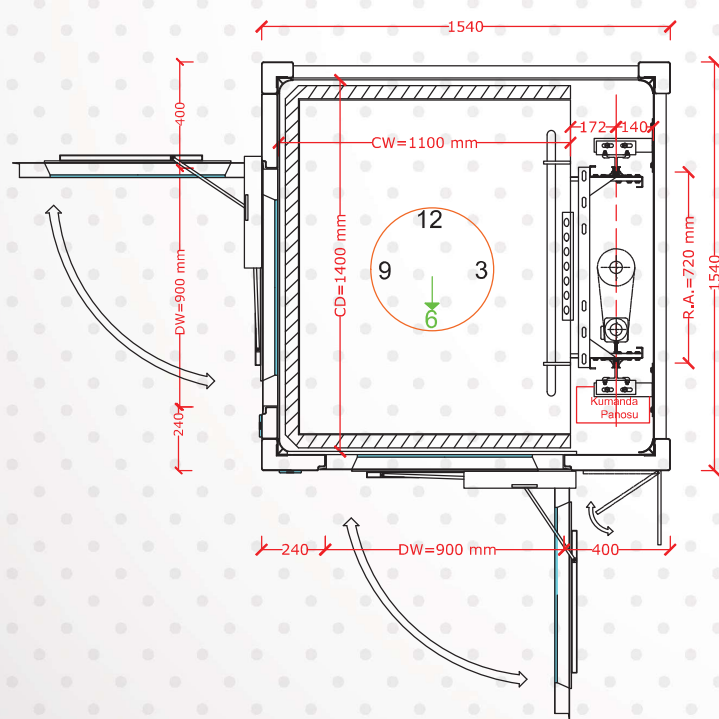

EN

System	Screw And Nut
Speed	Max. 0,15
Carrying Capacity	385 Kgs
Number of Stops	5 Stops
Max. Travel Distance	13000 mm
External Construction Dimension	1540*1540 mm
Usage Area	Outdoor/Indoor
Platform Dimension	1100*1400 mm
Door Dimension	900*2000 mm
Door Opening System	90° Door Opening Device
Construction Coating	4 mm Crem Composite
Min. Pit	120 mm