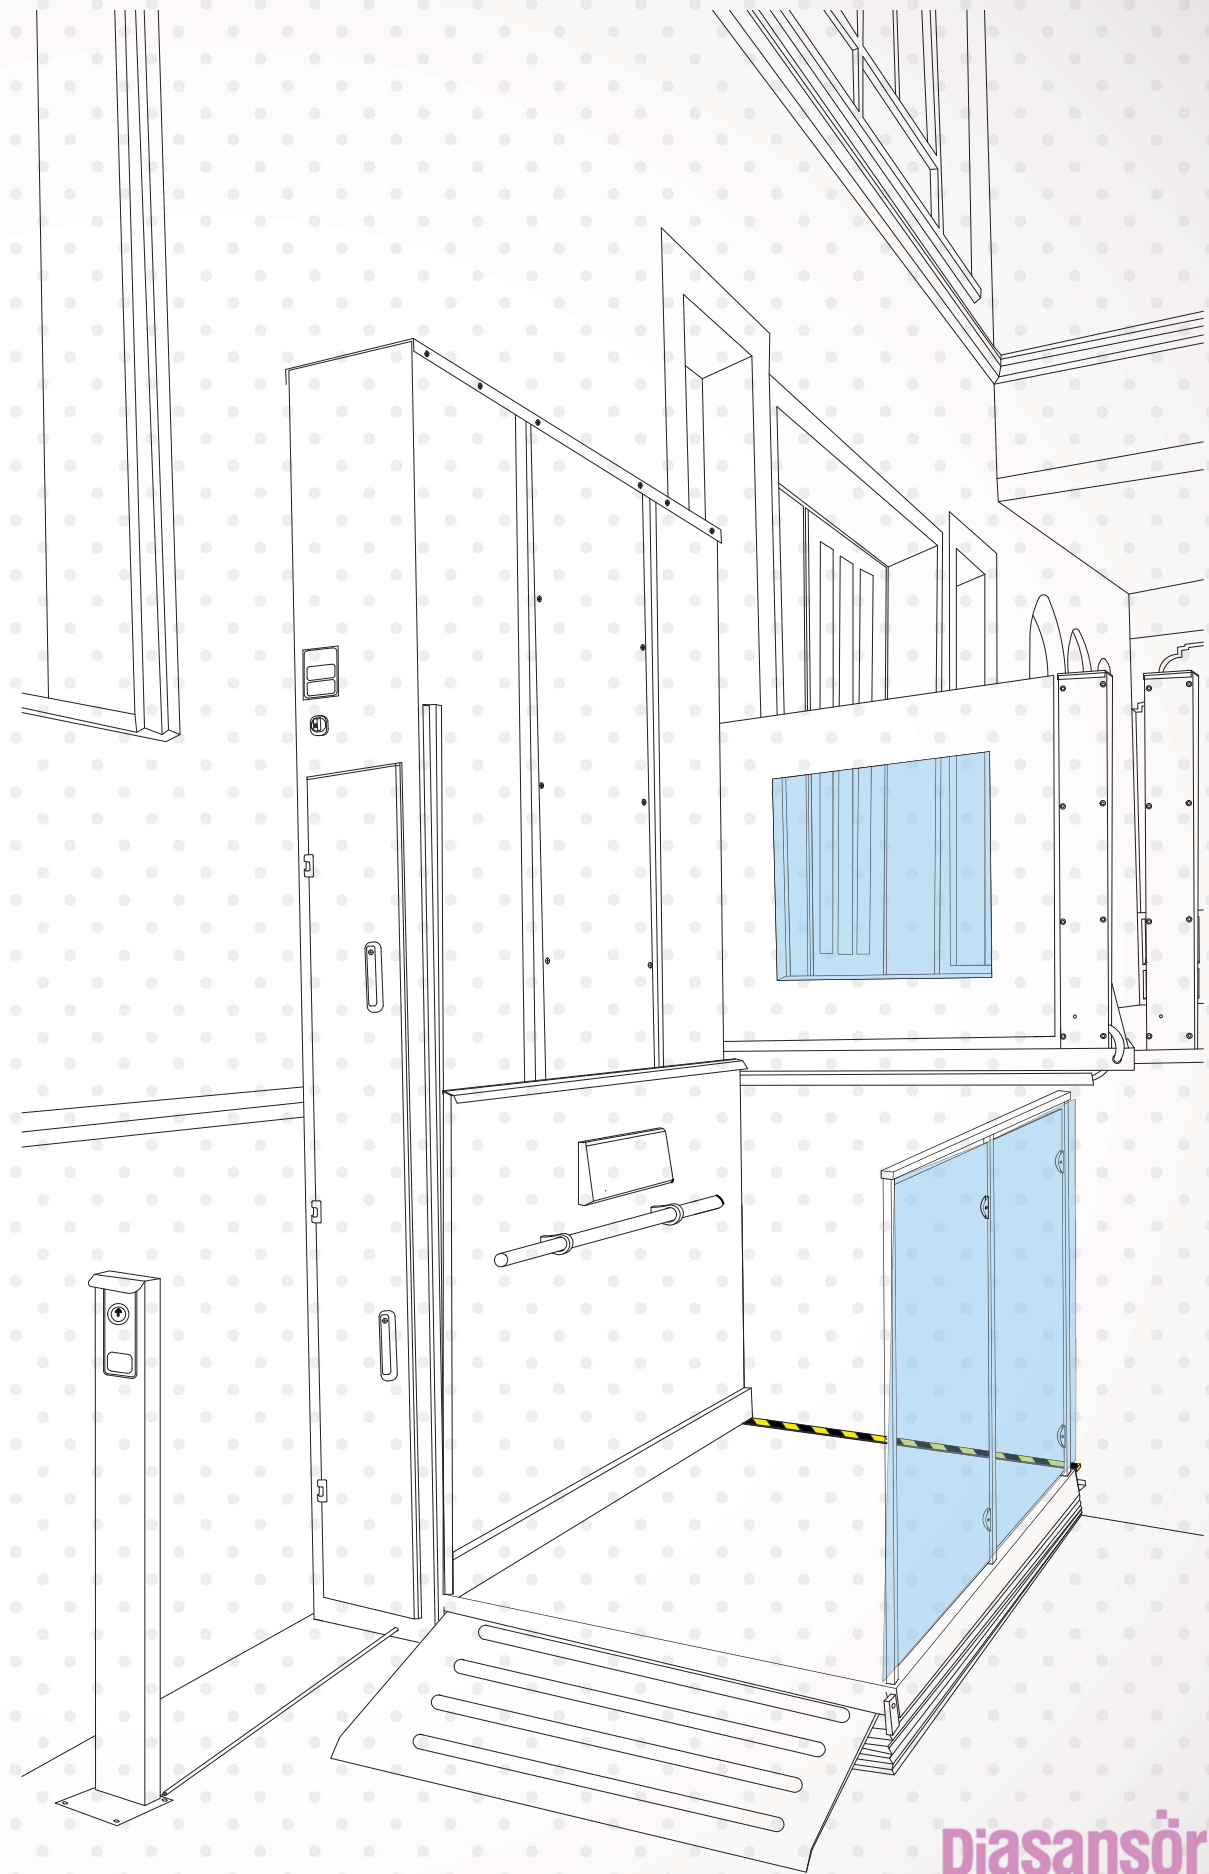

EN

System	Screw and Nut
Speed	Max. 0,15
Carrying Capacity	315 Kgs
Number of Stops	2 Stops
Max. Travel Distance	3000 mm
External Construction Dimension	1300*1400 mm
Usage Area	Outdoor/Indoor
Platform Dimension	900*1400mm
Door Dimension	900*1100mm
Door Opening System	90° Door Opening Device