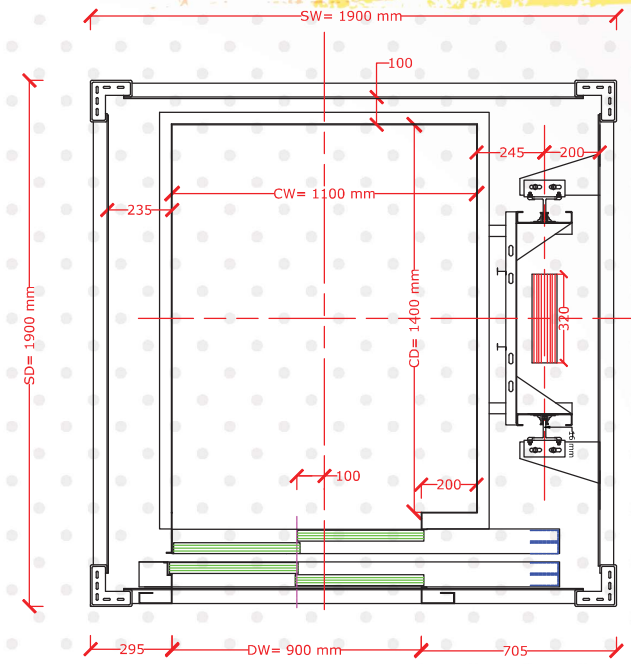

- Can be used up speed of 1.6 m/s
- Easy installation and covering
- Special projects with special sizes
- Painting and colour options
- The desired put distance and last floor height
- Fixed machine frame and rope assembly plate
- Sheet steel construction column
- Sheet steel construction horizontal chamber

HİDROLİK 1/2 ASKI