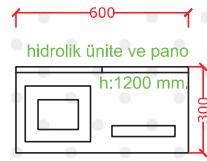

EN

System	Hydraulic
Speed	Max. 0,15
Carrying Capacity	315 Kgs
Number of Stops	5 Stops
Max. Travel Distance	13000 mm
Usage Area	Indoor
Cabin Dimension	950*1250 mm
Door Dimension	800*2000 mm
Door Opening System	Sliding Door